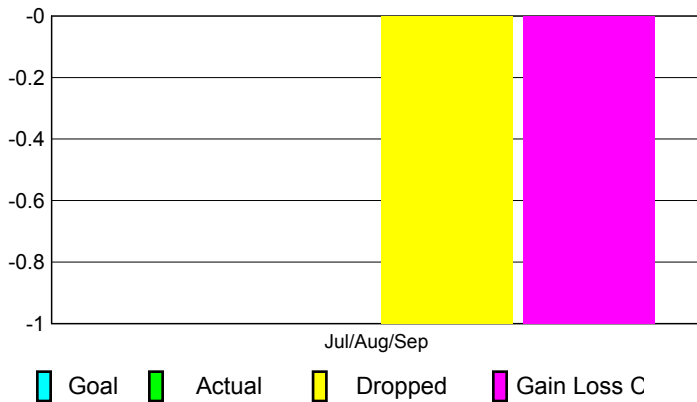

GMT: **HOWARD PATRICK LEE**

Location: **WALES**

GMT CA: **4**

CLUBS

Club Results
2010-2011

Clubs
2009-2010

Month	New Club Goal	Actual New Clubs	Actual Dropped Clubs	Gain/Loss of Clubs	Gain/Loss of Clubs
Jul/Aug/Sep	0	0	-1	-1	0
Totals	0	0	-1	-1	0

Club Results 2010-2011

Goal, New, Dropped, Gain/Loss

Comparison of Club Gain/Loss

Current Year Compared to the Previous Year

YTD Status Quo Clubs 2010-2011

Status Quo Clubs Compared to Status Quo Members

MEMBERSHIP