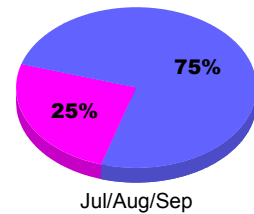

Membership Results
2010-2011

Membership
2009-2010

Month	Net Memb Goal	Actual New Memb	Actual Dropped Memb	Gain/Loss of Memb	Gain/Loss of Memb
Jul/Aug/Sep	0	6	-9	-3	-1
Totals	0	6	-9	-3	-1

Membership Results 2010-2011

Goal, New, Dropped, Gain/Loss

Comparison of Membership Gain/Loss

Current Year Compared to the Previous Year

Gender Comparison 2010-2011

■ Male ■ Female