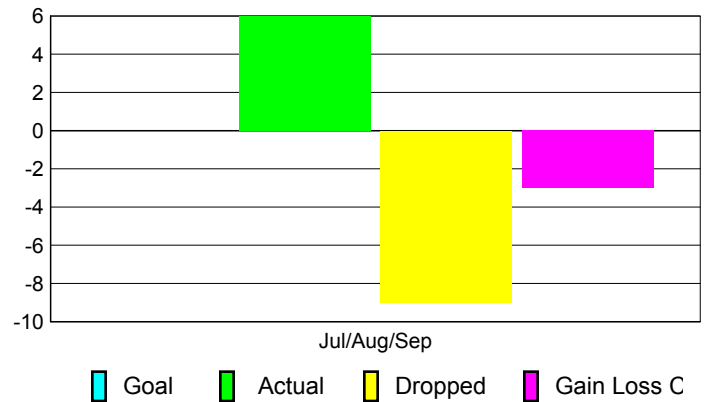

Membership Results 2010-2011

Goal, New, Dropped, Gain/Loss