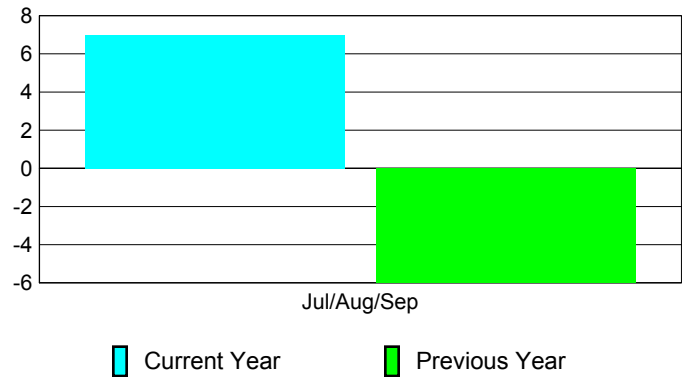

Comparison of Membership Gain/Loss

Current Year Compared to the Previous Year