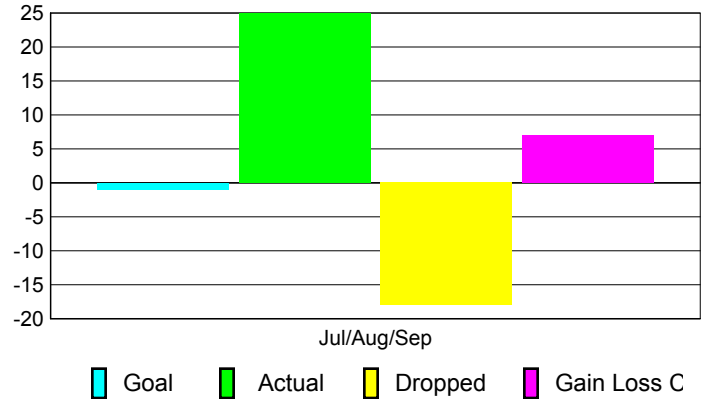

Membership Results 2010-2011

Goal, New, Dropped, Gain/Loss