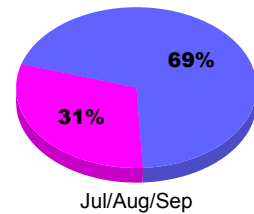

Membership Results
2010-2011

Membership
2009-2010

Month	Net Memb Goal	Actual New Memb	Actual Dropped Memb	Gain/Loss of Memb	Gain/Loss of Memb
Jul/Aug/Sep	-1	25	-18	7	-6
Totals	-1	25	-18	7	-6

Membership Results 2010-2011

Goal, New, Dropped, Gain/Loss

Comparison of Membership Gain/Loss

Current Year Compared to the Previous Year

Gender Comparison 2010-2011

■ Male ■ Female

2010-2011 GMT Reports for District (or Undistricted) **District 105BS WALES**